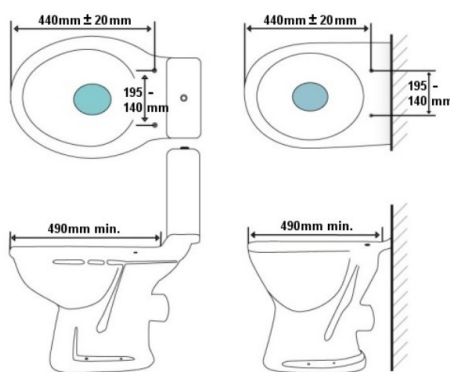

OPTIONAL EXTRAS

- BB1000 - for independent use
- BB1000AA - for assisted use with commode style BioChair
- 50mm toilet seat raiser (spacer)
- 80mm toilet seat raiser (spacer)
- BioChair - for use with BB1000AA only

Model: BioBidet Wash Dry Toilet Seat BB1000 & BB1000AA

Product Code/s: 00.085.90.1001 - BB1000
00.085.90.1000 - BB1000AA

Seat Size: 493mm (L) x 383mm (W)

Compatible WCs:

Features:

	SWL 133kg			
Independent /Assisted Use	133kg/21st SWL	Air Drying System	Posterior & Anterior Wash	Many More Features