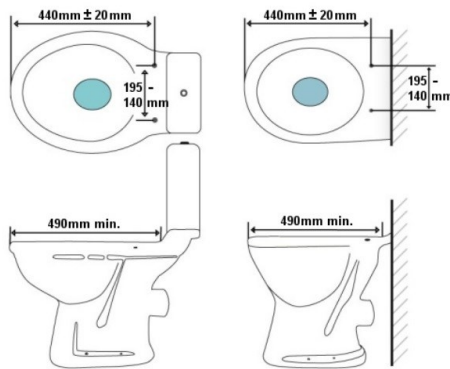

### OPTIONAL EXTRAS

- BB1000 - for independent use
- BB1000AA - for assisted use with commode style BioChair
- 50mm toilet seat raiser (spacer)
- 80mm toilet seat raiser (spacer)
- BioChair - for use with BB1000AA only

**Model:** BioBidet Wash Dry Toilet Seat BB1000 & BB1000AA

**Product Code/s:** 00.085.90.1001 - BB1000  
00.085.90.1000 - BB1000AA

**Seat Size:** 493mm (L) x 383mm (W)

**Compatible WCs:**

**Features:**

	<b>SWL</b> 133kg				
Independent /Assisted Use	133kg/21st SWL	Air Drying System	Posterior & Anterior Wash	WRAS Approved	Many More Features