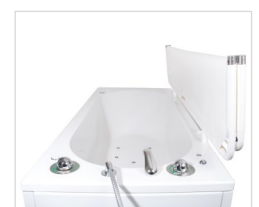

With low profile taps, spa, lights & Bluetooth speakers

With optional 3 stage backrest

With Neatfold Stretcher folded down for use

With Neatfold Stretcher folded up

STANDARD FEATURES

- SWL 280kg/44st
- Height range 700mm - 1000mm (300mm)
- External dimensions 1960mm (L) x 755mm (W)
- Height-adjustable (mains electric)
- Handset operation
- Handset controlled auto fill (with low profile taps only)
- Battery backup
- Floor and ceiling hoist access
- Extra quiet and smooth
- 3 Year warranty*