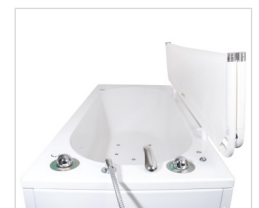

With Neatfold Stretcher folded up

STANDARD FEATURES

- SWL 300kg/47½st
- Height range 780mm - 1180mm (400mm)
- External dimensions 1700/1900/2100/2300mm x 755mm
- Internal dimensions 1400/1600/1800/2000mm x 600mm
- Height-adjustable (mains electric)
- Handset operation
- Powered door
- Set of internal cushions with back rest
- Floor and ceiling hoist access
- 3 Year warranty*

*Terms and conditions apply

OPTIONAL EXTRAS

- Thermostatic valves with shower attachment
- WRAS shower gantry system
- Neatfold shower and changing stretcher
- Bath lengths from 1700mm to 2300mm
- Twin waste
- Air spa system
- Integrated Bluetooth music/sound system
- LED colour changing light system
- Option to change back rest to head rest
- Internal knee block and telescopic knee brace
- Head, neck and support cushions
- Universal footboard
- Range of service & warranty packages - *Contact for more information*