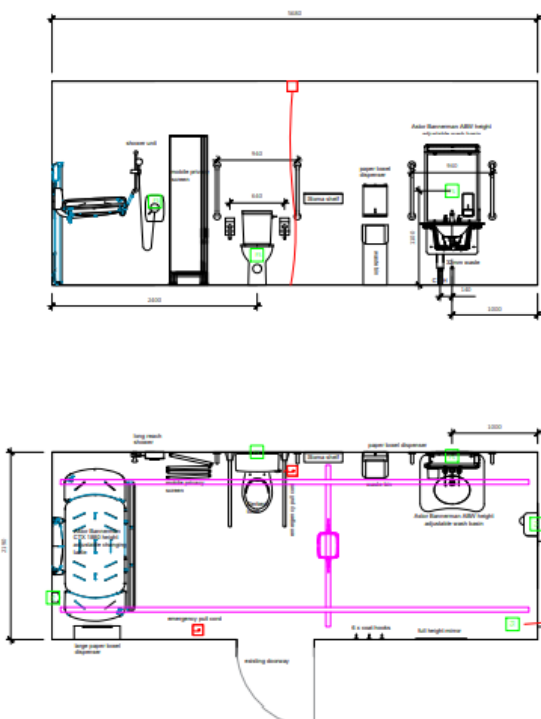

TECHNICAL

Layout