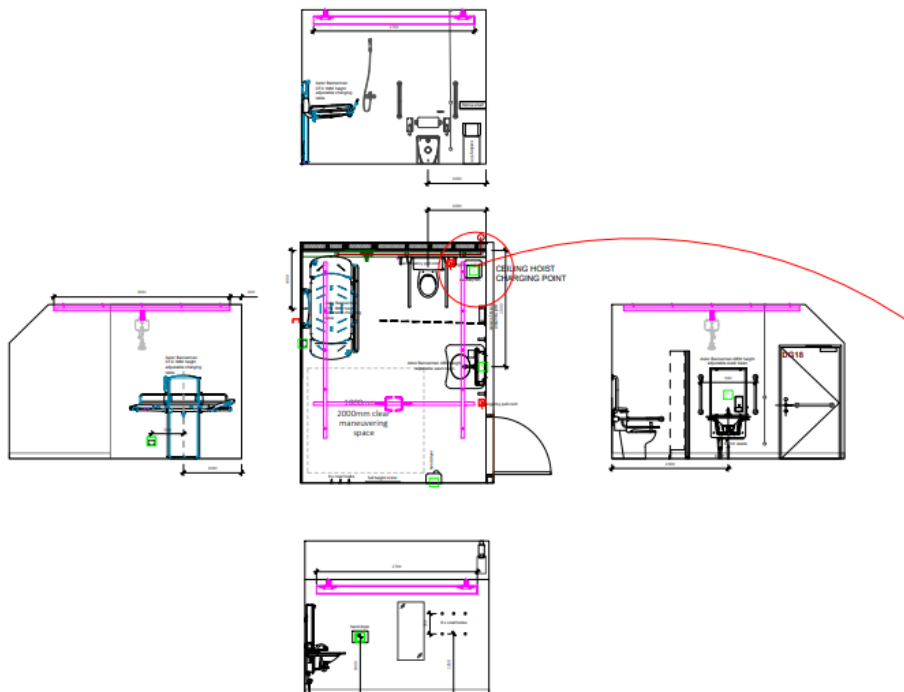

TECHNICAL

Layout